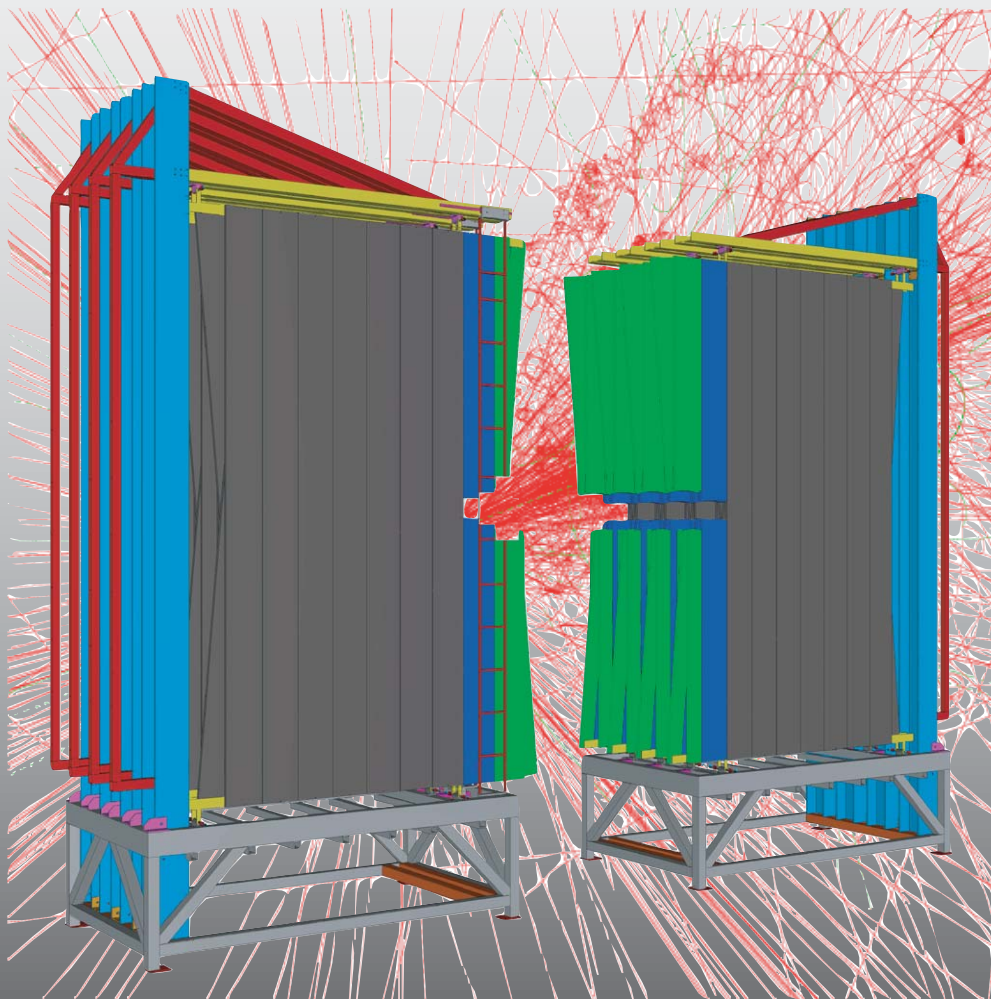

LHCb Outer Tracker

Technical Design Report